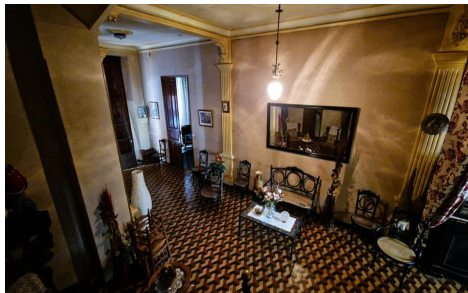

## Town house in Parcent

€850,000

8

2

945m<sup>2</sup>

453m<sup>2</sup>

N/A

Extensive, historic town house in Parcent, Jalon valley, Costa Blanca. Jacaranda Spain are proud to introduce this, very rare town house, steeped in the history of the beautiful, sleepy, Spanish pueblo of Parcent. It is incredibly rare for a townhouse of this size and stature, located in the stunning central plaza, to come onto the market. Built in the 1940's, this would have been a pala...(Ask for More Details!)